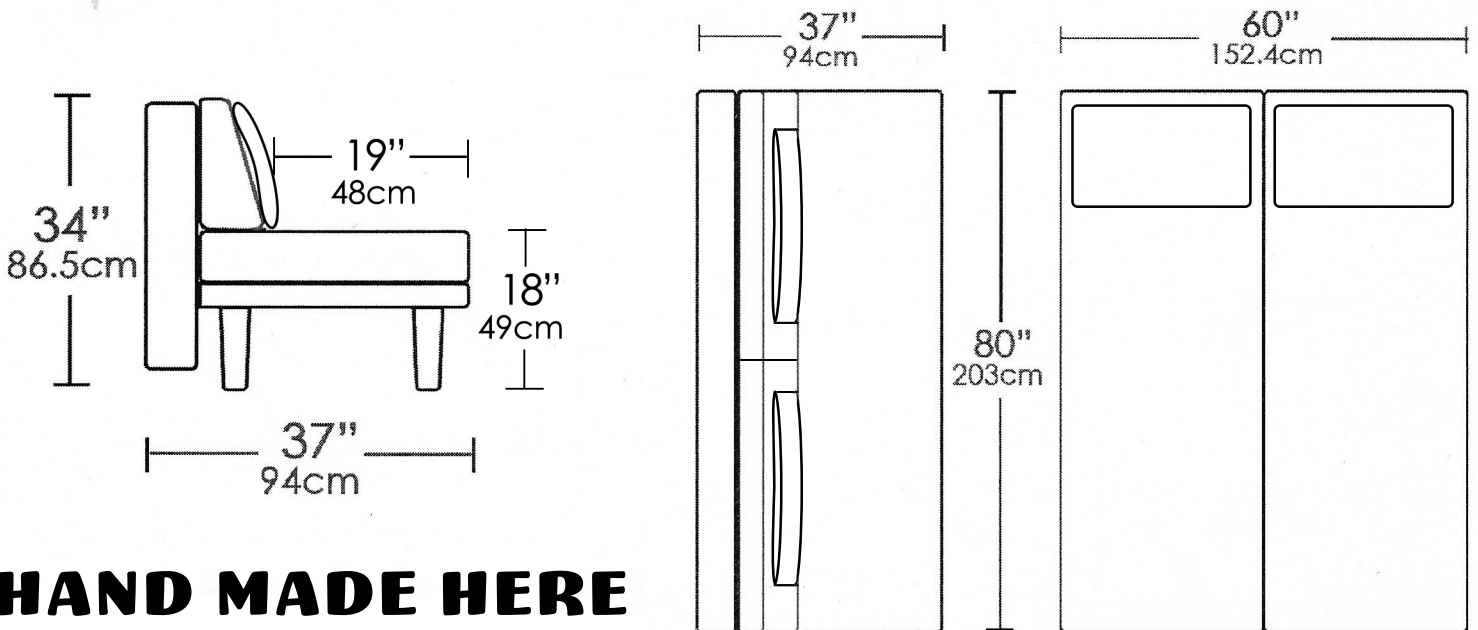

## QUEEN SOFA BED \$3,995.

**Friendly, Function, Frame, Foam, Fabric & Fit.**

Green & local, opens in under 10 seconds.

Featuring high-performance, chenille covers with 120,000 double-rub wear ratings. Covers are remove to clean; most are machine washable. Over 300 fabrics available. 2 certified, quality foam mattresses in your choice of comfort (Medium Firm or Very Firm). Made to fit the narrowest stairways, your WOW! sofa bed moves in 5 easy pieces. Our "micrometer pillows" make sitting seating comfortable for tall + short.